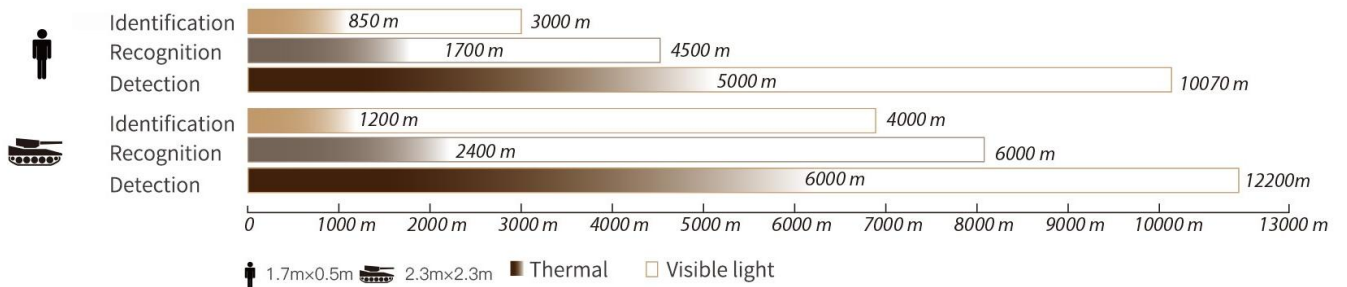

Compass &GPS	Yes
WIFI	Real time image transfer
Battery	4 pcs of 18650 battery
Working hours	≥8 hours
Working temperature	-40°C to+60°C
Storage temperature	-40°C to+60°C
Waterproof	IP67
Weight	<1.65kg (without battery)
Dimension	180mmx178mmx93mm
Brightness adjustment	Manual / automatic
Video	Avi format / PAL
Photos	JPEG
Port for cable	Data, power, BNC

Distance:

COBTEC., LTD

Email: cf@cboptics.com

Tel: +861084440108/09/02/03

Add: TianTongTai Valley, ETD District, 100176, Beijing, China

WhatsApp QR code